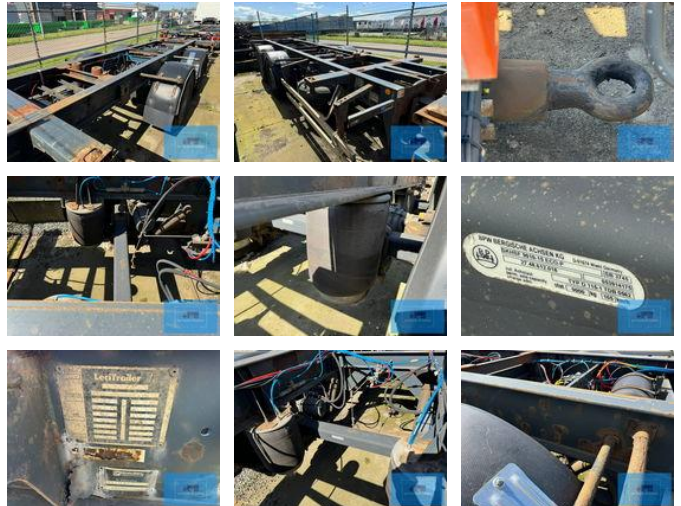

Lecitrailer 2-AXLE BPW BDF CHASSIS 2005

General features

Brand	Lecitrailer
Subcategory	Swap body
Construction year	2005
Date of first registration	25-11-2005
Color	Black
Condition	Used
General condition	Good
Reference	120639

Characteristics

Empty weight	3.500kg
Load capacity	18.000kg
Length	710cm

Width

250cm

Serial number

VV1A2DE7USN120639

Lecitrailer 2-AXLE BPW BDF CHASSIS 2005

Technical specifications