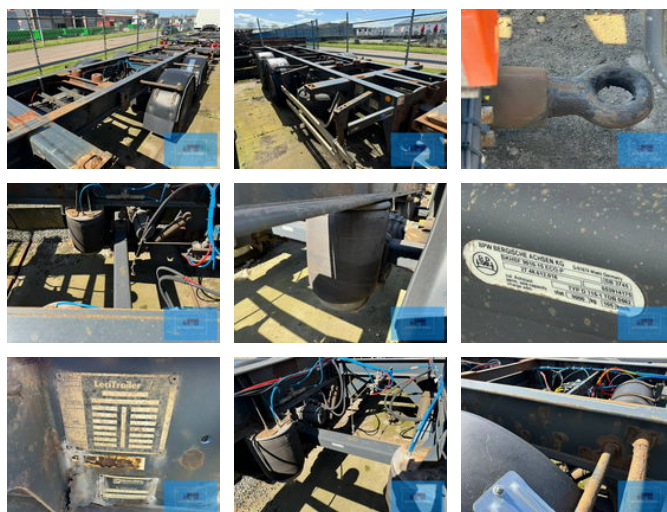

Lecitrailer 2-AXLE BPW BDF CHASSIS 2005

General features

Brand	Lecitrailer
Subcategory	Chassis
Construction year	2005
Date of first registration	25-11-2005
Color	black
Condition	Used
General condition	Good
Reference	120639-A

Characteristics

Empty weight	3.500kg
Load capacity	18.000kg
Length	710cm
Width	250cm
Serial number	VV1A2DE7USN120639

Lecitrailer 2-AXLE BPW BDF CHASSIS 2005

Technical specifications

Number of axes

2

Description