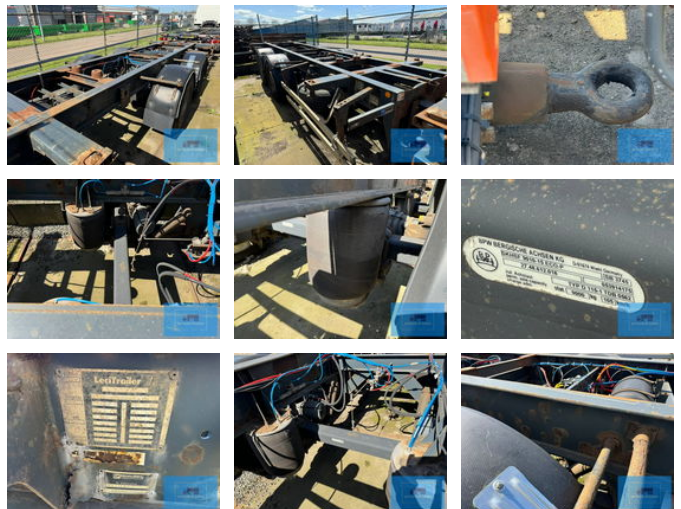

Lecitrailer 2-AXLE BPW BDF CHASSIS 2005

General features

Brand	Lecitrailer
Subcategory	Chassis
Construction year	2005
Date of first registration	25-11-2005
Color	Black
Condition	Used
General condition	Good
Reference	120639-A

Characteristics

Empty weight	3.500kg
Load capacity	18.000kg
Length	710cm

Width

250cm

Serial number

VV1A2DE7USN120639

Lecitrailer 2-AXLE BPW BDF CHASSIS 2005

Technical specifications