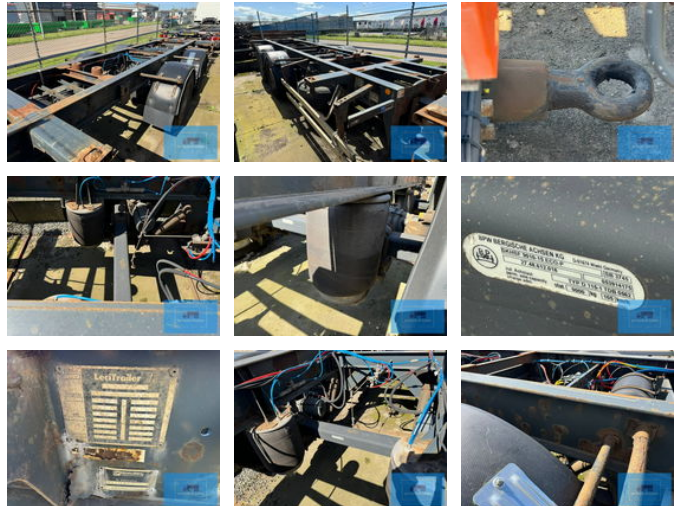

## Lecitrailer 2-AXLE BPW BDF CHASSIS 2005

### Characteristics

Empty weight	3.500kg
Load capacity	18.000kg
Length	710cm

Width

250cm

---

Serial number

VV1A2DE7USN120639