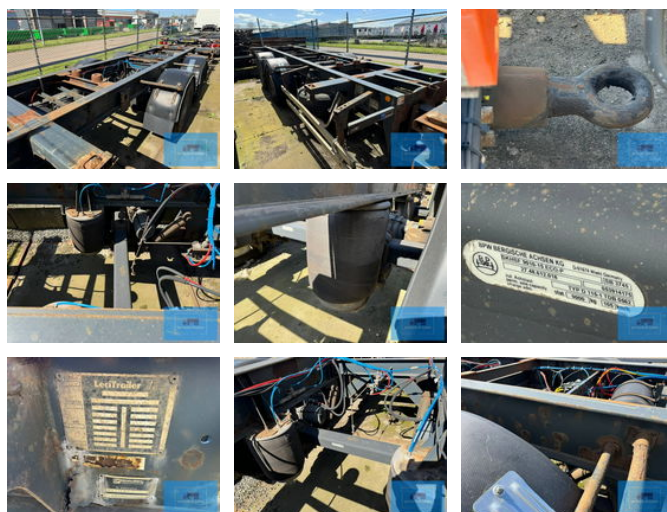

## Lecitrailer 2-AXLE BPW BDF CHASSIS 2005

### General features

Brand	Lecitrailer
Subcategory	Container chassis
Construction year	2005
Date of first registration	25-11-2005
Color	black
Condition	Used
General condition	Good
Reference	120639-B

### Characteristics

Empty weight	3.500kg
Load capacity	18.000kg
Length	710cm
Width	250cm
Serial number	VV1A2DE7USN120639