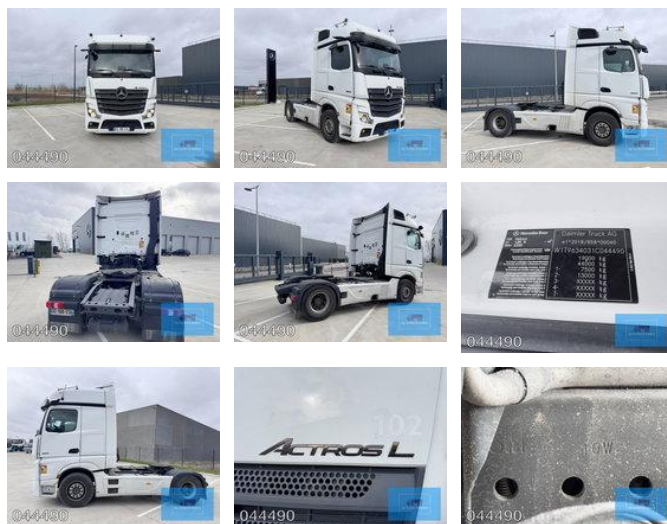

Mercedes-Benz Actros 1853 4x2 BIGSPACE MP5 MIRRORCAM 510.000 KM EURO 6-D 2022/2022

General features

Brand	Mercedes-Benz
Model	Actros 1853
Subcategory	Cab over engine
Odometer reading	510.000km
Construction year	2022
Date of first registration	06-05-2022
Color	White
Condition	Used
General condition	Very good
Fuel	Diesel
Emission class	Euro 6
Reference	044490B

Characteristics

Empty weight	8.366kg
Length	600cm

Width	250cm
Cabin	Sleeper cabin
Serial number	W1T9634031C044490
Cylinder contents	12.809cc

Mercedes-Benz Actros 1853 4x2 BIGSPACE MP5 MIRRORCAM 510.000 KM EURO 6-D 2022/2022

Technical specifications

Number of axes	2
Axis configuration	4x2
Transmission	Automatic
Engine output	530hp

Description

☆ Key Specifications • Model: Mercedes-Benz Actros 1853 LS 4x2 BigSpace MP5 • Chassis number: W1T9634031C044490 • First registration date: 06-05-2022 • Production date: Week 10 / 2022 • Engine: 530 hp OM471 (2nd generation) – Euro 6-D • Transmission: PowerShift 3 – 12-speed gearbox (G281-12), automatic, without retarder • Cabin: BigSpace sleeper cab (Solostar concept) with flat floor • Colour: Original white (9147 Arctic White) ——— Comfort & Interior • Solostar interior concept • Second bed • Refrigerator under lower bunk • Multimedia dashboard (new style) • MirrorCam electronic mirrors ——— Safety & Assistance Systems • Adaptive cruise control (S1L – radar) • Active Sideguard Assist (S1X) • Active Brake Assist 5 (S1W) • Active Drive Assist 2 (S2A) • Servotwin steering (C6G) ——— ⚙️ Technical & Exterior • Spoiler kit • Side protection in body colour • Tyres: 385/65 R22.5 (front) + 315/80 R22.5 (rear) • Wheelbase: 370 cm • Fuel tanks: 720 L + 430 L