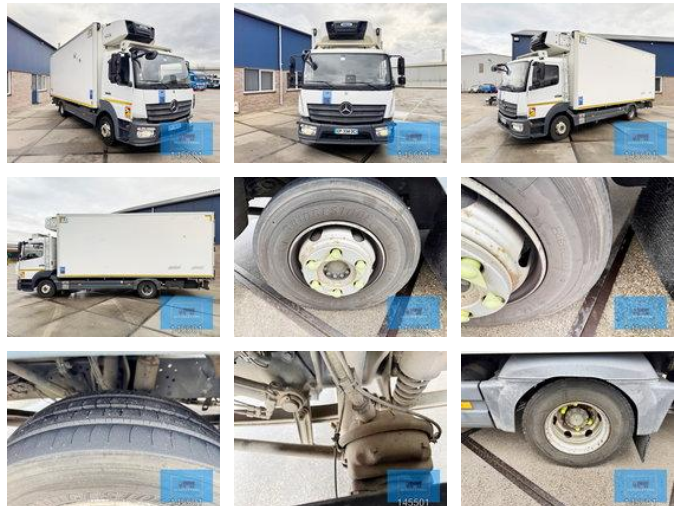

## Mercedes-Benz Atego 1221 MEAT ROHRBAHNEN CARRIER SUPRA FRC 07-2017

### General features

Brand	Mercedes-Benz
Model	Atego 1221
Subcategory	Refrigerated
Odometer reading	278.000km
Construction year	2017
Date of first registration	12-07-2017
Color	White
Condition	Used
General condition	Very good
Fuel	Diesel
Emission class	Euro 6
Reference	145501K

### Characteristics

Empty weight	7.945kg
Load capacity	3.945kg

GVW	11.990kg
Length	830cm
Width	250cm
Cabin	No
Serial number	WDB96702810145501
Cylinder contents	5.132cc

## Description

Mercedes-Benz Atego 1221 4x2 Refrigerated Truck – Carrier Supra 750 – Euro 6 General • Make / Model: Mercedes-Benz Atego 1221 • Configuration: 4x2 refrigerated truck • First registration: 12-07-2017 • Mileage: 278,000 km • Colour: Original white • Chassis number (VIN): WDB96702810145501 Engine & Drivetrain • Engine output: 210 HP • Emission standard: Euro 6 OBD-C • Engine type: OM934, 4-cylinder • Gearbox: Automatic Powershift 3 • Type: G 90-6 (ratios 6.70 – 0.73) Cab & Chassis • Cab: ClassicSpace S-cab • Version: Day cab • Engine tunnel: 230 mm • Wheelbase: 422 cm Refrigerated Body • Refrigeration unit: Carrier Supra 750 D/E • FRC certificate valid until: 06/2026 • Insulated box dimensions (L x W x H): 610 x 235 x 235 cm • Rear doors • Meat hanging system